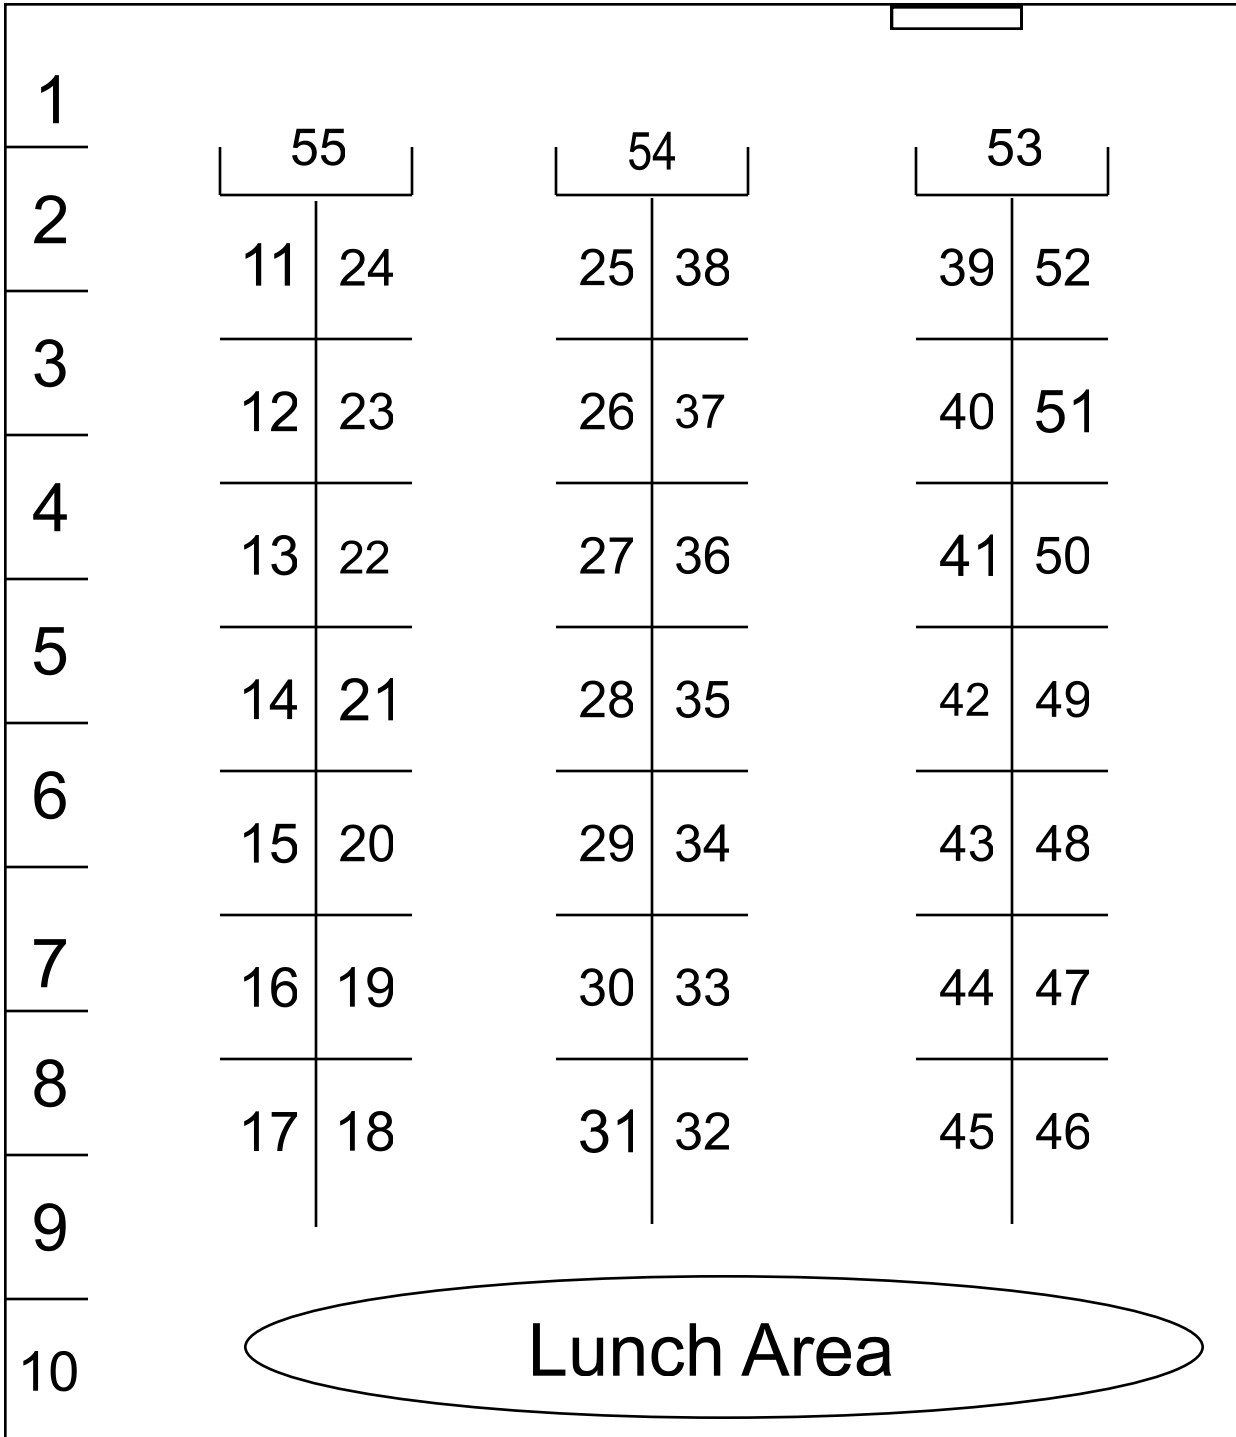

Armory Entrance

Hallway

Entrance to  
Exhibition Hall

RWC  
Entrance

All booths are 10' wide by 8' deep, except 53,54,55 which are 16' wide and 6' deep.

Prior to the event you will be contacted with your booth location and directions.